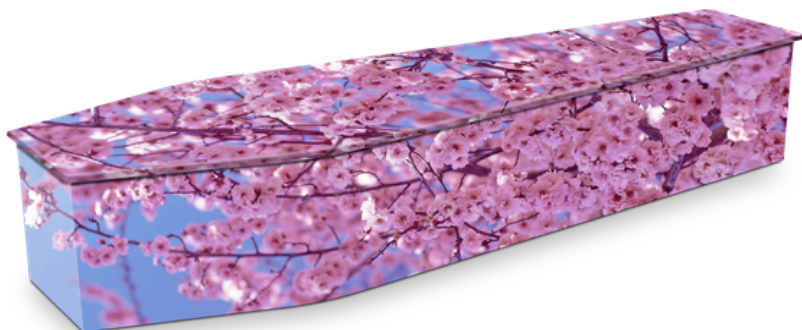

### IMPERIAL

Solid cedar casket with domed lid and large corner pillars, full length drop bar handles, ruffled satin interior.

### REGAL

Solid Timber casket with domed lid, 3/4 drop bars, ruffled satin interior.

## EXPRESSION COFFINS

EXAMPLES:

**PERSONALISED**

**THE STOCKMAN**

**PINK BLOSSOM**

**BLACK CHROME  
MOTORCYCLE**

Handmade in Australia with high-resolution image wraps using eco-friendly, water-based latex inks.