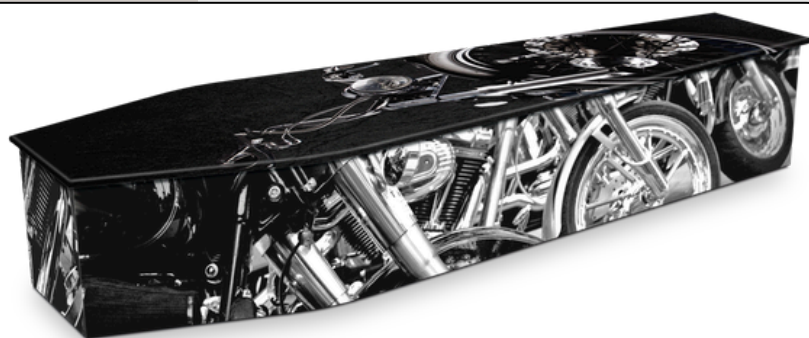

**BLACK CHROME
MOTORCYCLE**

Handmade in Australia with high-resolution image wraps using eco-friendly, water-based latex inks.